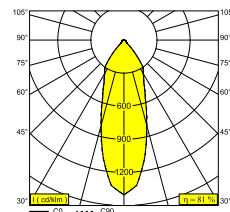

MINIGRID ON 150 92733 DIM8

100044 9228 W-W

AVAILABLE IN

BLACK-BLACK 100044 9228 B-B

BLACK-WHITE 100044 9228 B-W

WHITE-BLACK 100044 9228 W-B

WHITE-WHITE 100044 9228 W-W

 [View on website](#)